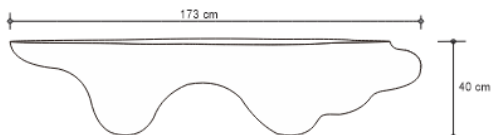

# MASSO COFFEE TABLE

DESIGN By Qoqet

Front View

Top View

## Dimensions (mm)

1,727.20 W x 1,009.65 D x 400.05 H

## Dimensions (Inches)

68.00 W x 39.75 D x 15.75 H

This bold design harkens the rugged and imposing quality of boulder rock found in nature. On the top side is a smooth surface mantled in genuine, light grey-color parchment that is inlaid seamlessly into the bottom, irregular platform of the base coffee table like the bisection of a magnificent boulder rock.