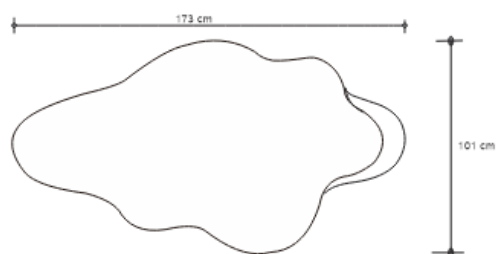

# MASSO COFFEE TABLE

DESIGN By Qoqet

Front View

Top View

## Dimensions (mm)

1,727.20 W x 1,009.65 D x 400.05 H

## Dimensions (Inches)

68.00 W x 39.75 D x 15.75 H

This bold design harkens the rugged and imposing quality of boulder rock found in nature. On the top side is a smooth surface mantled in genuine, light grey-color parchment that is inlaid seamlessly into the bottom, irregular platform of the base coffee table like the bisection of a magnificent boulder rock.