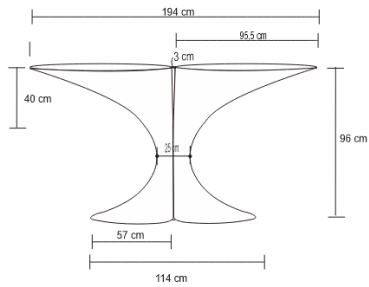

TIABO CONSOLE – PARCHMENT

DESIGN By Qoqet

Front View

Top View

Side View

Dimensions (mm)

1,943.10 W x 419.10 D x 952.50 H

Dimensions (Inches)

76.50 W x 16.50 D x 37.50 H

Immerse your space in timeless elegance with this artfully shaped console table, meticulously lined in parchment. The top, adorned with sleek black Angola granite, contribute to its sophisticated design, creating a luxurious and harmonious centerpiece.