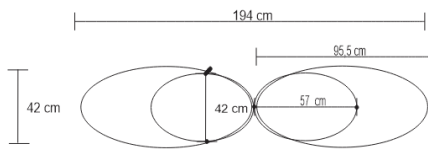

TIABO CONSOLE – PARCHMENT

DESIGN By Qoqet

Front View

Top View

Side View

Dimensions (mm)

1,943.10 W x 419.10 D x 952.50 H

Dimensions (Inches)

76.50 W x 16.50 D x 37.50 H

Immerse your space in timeless elegance with this artfully shaped console table, meticulously lined in parchment. The top, adorned with sleek black Angola granite, contribute to its sophisticated design, creating a luxurious and harmonious centerpiece.