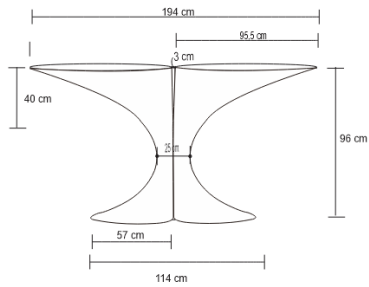

TIABO CONSOLE – BRASS

DESIGN By Qoqet

Front View

Top View

Side View

Dimensions (mm)

1,943.10 W x 419.10 D x 952.50 H

Dimensions (Inches)

76.50 W x 16.50 D x 37.50 H

Embrace artful elegance with this uniquely shaped console table, meticulously lined in brass with seamless precision. The top, adorned with sleek black Angola granite, enhance its sophisticated design, creating a seamless and luxurious centerpiece for your space.