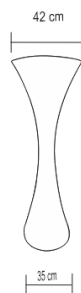

TIABO CONSOLE – BRASS

DESIGN By Qoqet

Front View

Top View

Side View

Dimensions (mm)

1,943.10 W x 419.10 D x 952.50 H

Dimensions (Inches)

76.50 W x 16.50 D x 37.50 H

Embrace artful elegance with this uniquely shaped console table, meticulously lined in brass with seamless precision. The top, adorned with sleek black Angola granite, enhance its sophisticated design, creating a seamless and luxurious centerpiece for your space.