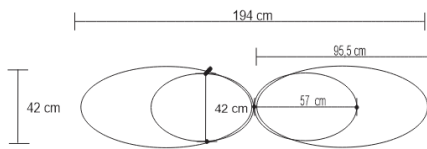

TIABO CONSOLE – BRASS

DESIGN By Qoqet

Front View

Top View

Side View

Dimensions (mm)

1,943.10 W x 419.10 D x 952.50 H

Dimensions (Inches)

76.50 W x 16.50 D x 37.50 H

Embrace artful elegance with this uniquely shaped console table, meticulously lined in brass with seamless precision. The top, adorned with sleek black Angola granite, enhance its sophisticated design, creating a seamless and luxurious centerpiece for your space.