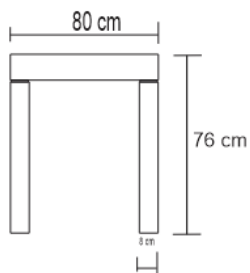

# METAFO DESK

DESIGN By Qoqet

Front View

Top View

Side View

## Dimensions (mm)

1,600.20 W x 800.10 D x 762.00 H

## Dimensions (Inches)

63.00 W x 31.50 D x 30.00 H

An exquisite desk featuring a meticulously polished brass-legged base and a natural parchment-lined top, complete with mahogany drawers. This harmonious blend of fine textures and metallic elegance provides a sophisticated and functional workspace solution.