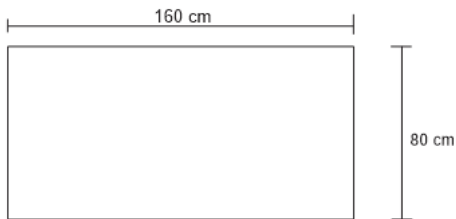

# METAFO DESK

DESIGN By Qoqet

Front View

Top View

Side View

## Dimensions (mm)

1,600.20 W x 800.10 D x 762.00 H

## Dimensions (Inches)

63.00 W x 31.50 D x 30.00 H

An exquisite desk featuring a meticulously polished brass-legged base and a natural parchment-lined top, complete with mahogany drawers. This harmonious blend of fine textures and metallic elegance provides a sophisticated and functional workspace solution.