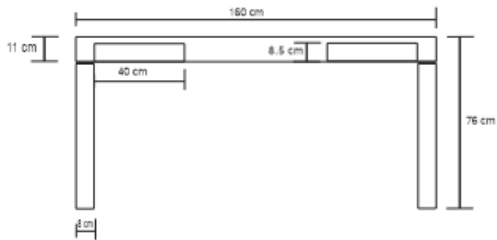

# METAFO DESK

DESIGN By Qoqet

Front View

Top View

Side View

## Dimensions (mm)

1,600.20 W x 800.10 D x 762.00 H

## Dimensions (Inches)

63.00 W x 31.50 D x 30.00 H

An exquisite desk featuring a meticulously polished brass-legged base and a natural parchment-lined top, complete with mahogany drawers. This harmonious blend of fine textures and metallic elegance provides a sophisticated and functional workspace solution.