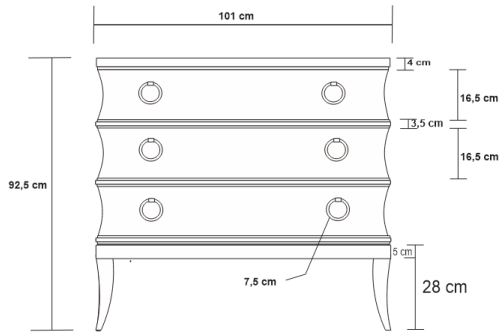

ITALIAN CHEST

DESIGN By Qoqet

Front View

Top View

Side View

Dimensions (mm)

1,009.65 W x 482.60 D x 1,009.65 H

Dimensions (Inches)

39.75 W x 19.00 D x 39.75 H

Timeless elegance defines this classic chest, elegantly lined in parchment with black lacquer accents and accented with bronze handles. Crafted from high-quality materials, its exquisite finish adds a luxurious charm.