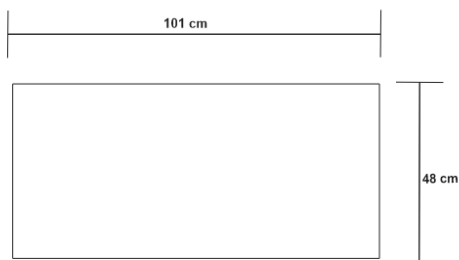

ITALIAN CHEST

DESIGN By Qoqet

Front View

Top View

Side View

Dimensions (mm)

1,009.65 W x 482.60 D x 1,009.65 H

Dimensions (Inches)

39.75 W x 19.00 D x 39.75 H

Timeless elegance defines this classic chest, elegantly lined in parchment with black lacquer accents and accented with bronze handles. Crafted from high-quality materials, its exquisite finish adds a luxurious charm.