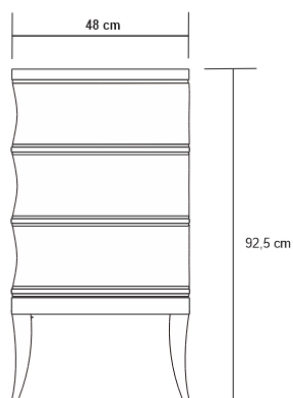

ITALIAN CHEST

DESIGN By Qoqet

Front View

Top View

Side View

Dimensions (mm)

1,009.65 W x 482.60 D x 1,009.65 H

Dimensions (Inches)

39.75 W x 19.00 D x 39.75 H

Timeless elegance defines this classic chest, elegantly lined in parchment with black lacquer accents and accented with bronze handles. Crafted from high-quality materials, its exquisite finish adds a luxurious charm.