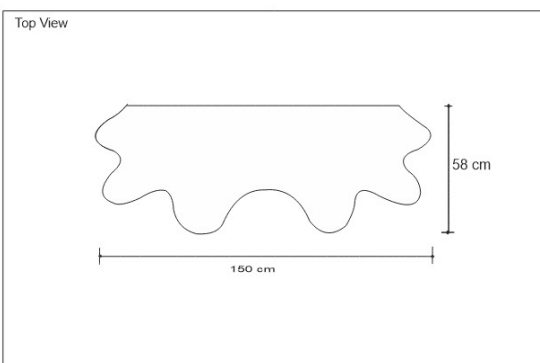

BILLOW CABINET

DESIGN By Qoqet

Dimensions (mm)

1,498.60 W x 584.20 D x 977.90 H

Dimensions (Inches)

59.00 W x 23.00 D x 38.50 H

This luxurious cabinet is the epitome of sophistication and elegance. It is a statement piece that can instantly elevate the ambiance of any room, whether it is a living room or dining room. The undulated doors and shape of this piece are finished in a satin lacquer, resting on a brass plinth which can serve both a functional and aesthetic purpose, providing ample storage space while also adding a touch of glamour to your decor.