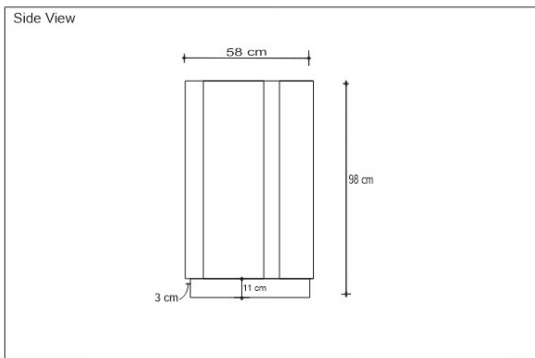

BILLOW CABINET

DESIGN By Qoqet

Dimensions (mm)

1,498.60 W x 584.20 D x 977.90 H

Dimensions (Inches)

59.00 W x 23.00 D x 38.50 H

This luxurious cabinet is the epitome of sophistication and elegance. It is a statement piece that can instantly elevate the ambiance of any room, whether it is a living room or dining room. The undulated doors and shape of this piece are finished in a satin lacquer, resting on a brass plinth which can serve both a functional and aesthetic purpose, providing ample storage space while also adding a touch of glamour to your decor.