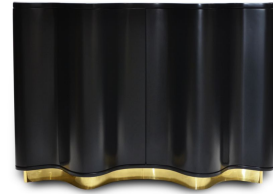

BILLOW CABINET

DESIGN By Qoqet

Dimensions (mm)

1,498.60 W x 584.20 D x 977.90 H

Dimensions (Inches)

59.00 W x 23.00 D x 38.50 H

This luxurious cabinet is the epitome of sophistication and elegance. It is a statement piece that can instantly elevate the ambiance of any room, whether it is a living room or dining room. The undulated doors and shape of this piece are finished in a satin lacquer, resting on a brass plinth which can serve both a functional and aesthetic purpose, providing ample storage space while also adding a touch of glamour to your decor.