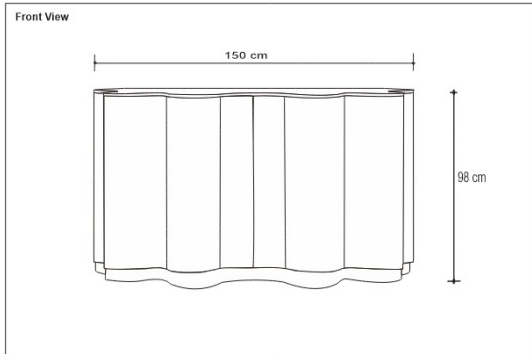

BILLOW CABINET

DESIGN By Qoqet

Dimensions (mm)

1,498.60 W x 584.20 D x 977.90 H

Dimensions (Inches)

59.00 W x 23.00 D x 38.50 H

This luxurious cabinet is the epitome of sophistication and elegance. It is a statement piece that can instantly elevate the ambiance of any room, whether it is a living room or dining room. The undulated doors and shape of this piece are finished in a satin lacquer, resting on a brass plinth which can serve both a functional and aesthetic purpose, providing ample storage space while also adding a touch of glamour to your decor.