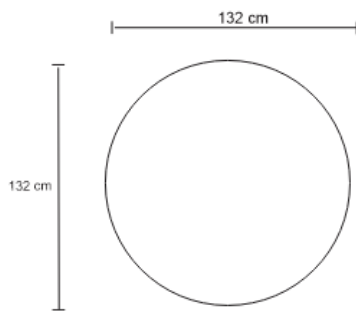

# ARBORÉ DINING TABLE – BRASS

DESIGN By Qoqet

Front View

Top View

Base View

## Dimensions (mm)

1,320.80 W x 1,320.80 D x 762.00 H

## Dimensions (Inches)

52.00 W x 52.00 D x 30.00 H

Discover elegance in simplicity with our creatively designed dining table. The parchment top exudes a timeless charm, elegantly supported by a tree trunk-inspired, organically shaped, high-polished brass base. This unique blend of design and nature creates a captivating centerpiece, bringing warmth and sophistication to your dining space.