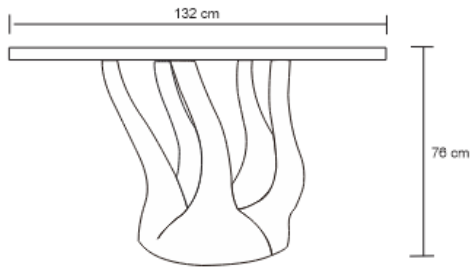

# ARBORÉ DINING TABLE – BRASS

DESIGN By Qoqet

Front View

Top View

Base View

## Dimensions (mm)

1,320.80 W x 1,320.80 D x 762.00 H

## Dimensions (Inches)

52.00 W x 52.00 D x 30.00 H

Discover elegance in simplicity with our creatively designed dining table. The parchment top exudes a timeless charm, elegantly supported by a tree trunk-inspired, organically shaped, high-polished brass base. This unique blend of design and nature creates a captivating centerpiece, bringing warmth and sophistication to your dining space.