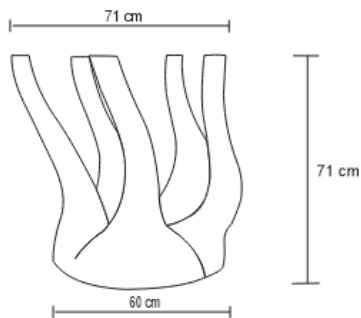

# ARBORÉ DINING TABLE – BRASS

DESIGN By Qoqet

Front View

Top View

Base View

## Dimensions (mm)

1,320.80 W x 1,320.80 D x 762.00 H

## Dimensions (Inches)

52.00 W x 52.00 D x 30.00 H

Discover elegance in simplicity with our creatively designed dining table. The parchment top exudes a timeless charm, elegantly supported by a tree trunk-inspired, organically shaped, high-polished brass base. This unique blend of design and nature creates a captivating centerpiece, bringing warmth and sophistication to your dining space.