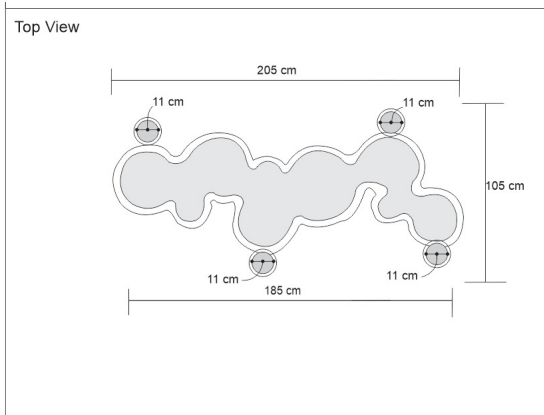

## Dimensions:

### Inches

80.75 W x 41.50 D x 40.25 H

### Cm

205.11 W x 105.41 D x 102.24 H

### Mm

2,051 W x 1,054 D x 1,022 H

A statement piece built around form and detail, this console table features a series of curved brass elements brought together as one continuous structure. The craftsmanship is evident in the clean finish and absence of visible joints. Finished with a slab of black Angola granite, it carries a strong yet understated presence.