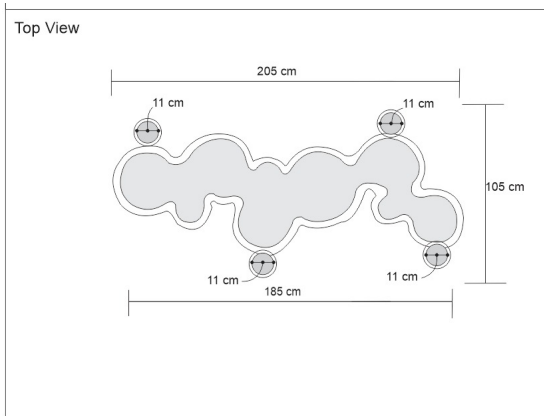

TIARA CONSOLE – BRASS

DESIGN By Qoqet

Dimensions (mm)

2,051.05 W x 1,054.10 D x 1,022.35 H

Dimensions (Inches)

80.75 W x 41.50 D x 40.25 H

Transform your space with the artistic allure of this exceptional console table. Crafted from interconnected spheres, the brass meticulously envelops a wooden frame, showcasing seamless craftsmanship with no visible seams. Crowned by sleek black Angola granite, it stands as a true masterpiece, transcending ordinary design with unparalleled elegance.