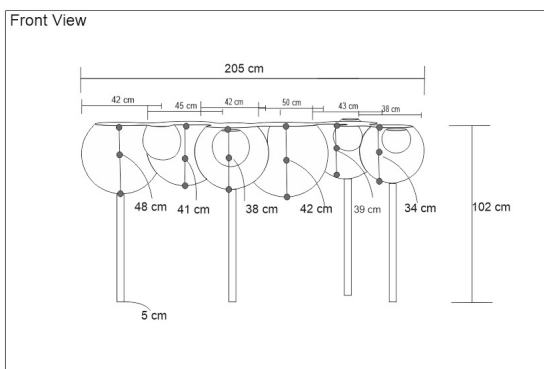

TIARA CONSOLE – BRASS

DESIGN By Qoqet

Dimensions (mm)

2,051.05 W x 1,054.10 D x 1,022.35 H

Dimensions (Inches)

80.75 W x 41.50 D x 40.25 H

Transform your space with the artistic allure of this exceptional console table. Crafted from interconnected spheres, the brass meticulously envelops a wooden frame, showcasing seamless craftsmanship with no visible seams. Crowned by sleek black Angola granite, it stands as a true masterpiece, transcending ordinary design with unparalleled elegance.