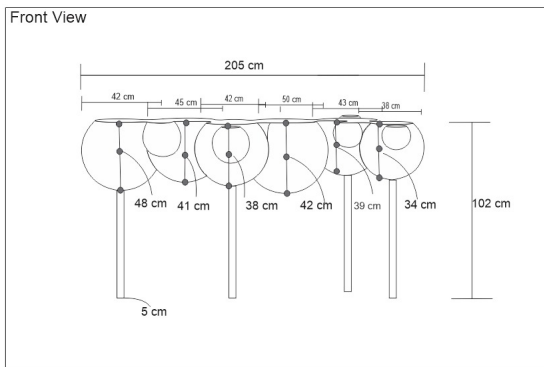

## Dimensions:

### Inches

80.75 W x 41.50 D x 40.25 H

### Cm

205.11 W x 105.41 D x 102.24 H

### Mm

2,051 W x 1,054 D x 1,022 H

A statement piece built around form and detail, this console table features a series of curved brass elements brought together as one continuous structure. The craftsmanship is evident in the clean finish and absence of visible joints. Finished with a slab of black Angola granite, it carries a strong yet understated presence.