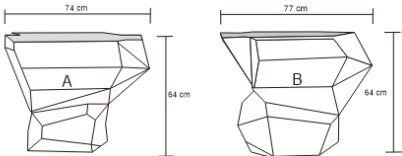

BODESA NIGHTSTAND

DESIGN By Qoqet

Front View

Beck View

Side View

Top View

Dimensions (mm)

768.35 W x 444.50 D x 641.35 H

Dimensions (Inches)

30.25 W x 17.50 D x 25.25 H

Elevate your space with our geometrically shaped side table, inspired by an amethyst rock. Brass-clad with black and gold or granite tops polished to perfection, this stunning piece features two mahogany drawers finished in a rich, glossy color, combining modern aesthetics with timeless sophistication.