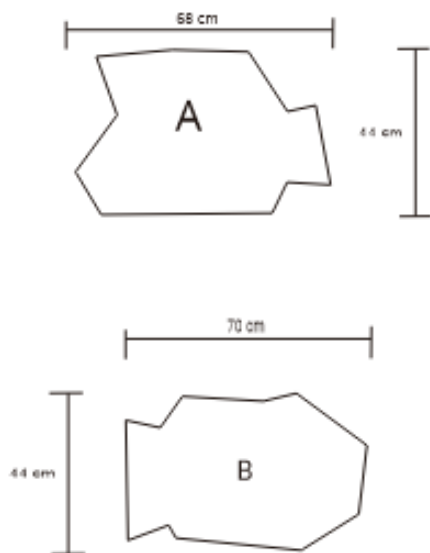

BODESA NIGHTSTAND

DESIGN By Qoqet

Front View

Beck View

Side View

Top View

Dimensions (mm)

768.35 W x 444.50 D x 641.35 H

Dimensions (Inches)

30.25 W x 17.50 D x 25.25 H

Elevate your space with our geometrically shaped side table, inspired by an amethyst rock. Brass-clad with black and gold or granite tops polished to perfection, this stunning piece features two mahogany drawers finished in a rich, glossy color, combining modern aesthetics with timeless sophistication.