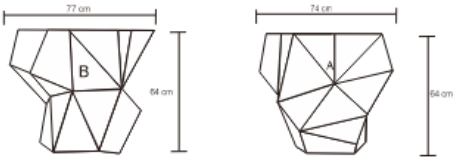

BODESA NIGHTSTAND

DESIGN By Qoqet

Front View

Beck View

Side View

Top View

Dimensions (mm)

768.35 W x 444.50 D x 641.35 H

Dimensions (Inches)

30.25 W x 17.50 D x 25.25 H

Elevate your space with our geometrically shaped side table, inspired by an amethyst rock. Brass-clad with black and gold or granite tops polished to perfection, this stunning piece features two mahogany drawers finished in a rich, glossy color, combining modern aesthetics with timeless sophistication.