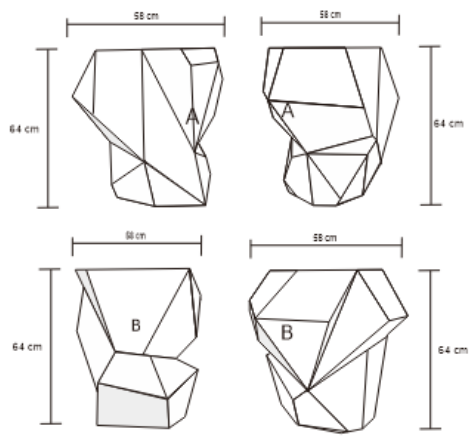

BODESA NIGHTSTAND

DESIGN By Qoqet

Front View

Beck View

Side View

Top View

Dimensions (mm)

768.35 W x 444.50 D x 641.35 H

Dimensions (Inches)

30.25 W x 17.50 D x 25.25 H

Elevate your space with our geometrically shaped side table, inspired by an amethyst rock. Brass-clad with black and gold or granite tops polished to perfection, this stunning piece features two mahogany drawers finished in a rich, glossy color, combining modern aesthetics with timeless sophistication.