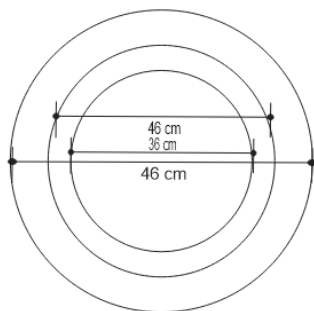

# OBLIQUE SIDE TABLE

DESIGN By Qoqet

Front View

Top View

## Dimensions (mm)

603.25 W x 603.25 D x 622.30 H

## Dimensions (Inches)

23.75 W x 23.75 D x 24.50 H

Make a distinctive statement with this drinks table, its unique design leaving an indelible impression. Finished in a mirror-gloss black lacquer, it exudes modern sophistication, becoming a captivating focal point in any setting.