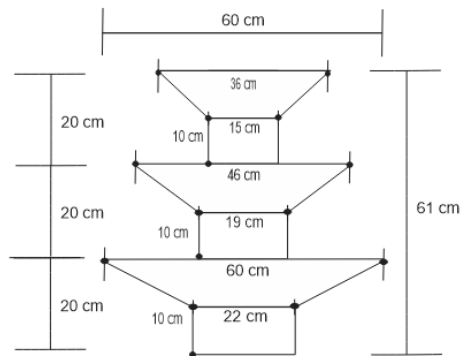

# OBLIQUE SIDE TABLE

DESIGN By Qoqet

Front View

Top View

## Dimensions (mm)

603.25 W x 603.25 D x 622.30 H

## Dimensions (Inches)

23.75 W x 23.75 D x 24.50 H

Make a distinctive statement with this drinks table, its unique design leaving an indelible impression. Finished in a mirror-gloss black lacquer, it exudes modern sophistication, becoming a captivating focal point in any setting.