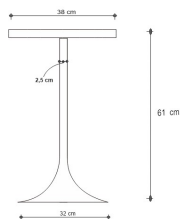

MULIA DRINKS TABLE

DESIGN By Qoqet

Front View

Top View

Dimensions (mm)

381.00 W x 381.00 D x 609.60 H

Dimensions (Inches)

15.00 W x 15.00 D x 24.00 H