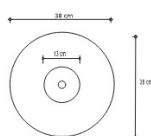

MULIA DRINKS TABLE

DESIGN By Qoqet

Front View

Top View

Dimensions (mm)

381.00 W x 381.00 D x 609.60 H

Dimensions (Inches)

15.00 W x 15.00 D x 24.00 H